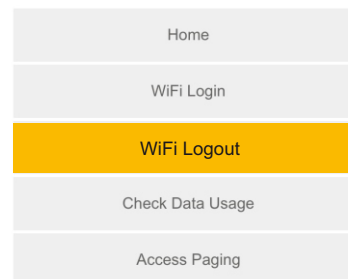

foneplus WiFi

www.sure.io

Available at these locations

How to Log-In

- Look out for a foneplus SSID when to turn on your WiFi

Login to foneplus WiFi

Card Number
Pin Number

- Enter your card number and pin number in the boxes above.
- If you are using the card for the first time, you will need to set a PIN number, phone 9901 and follow the voice prompt
- When you log into WiFi, a session logout window will appear, try not to close this window.

- When you have finished using WiFi, log out to close your session and stop charging.
- If you do not log out, you may not be able to log in again while your previous session times out
- If you accidentally close the session log off window, please go to WiFi Login again and click the WiFi Logout menu button.